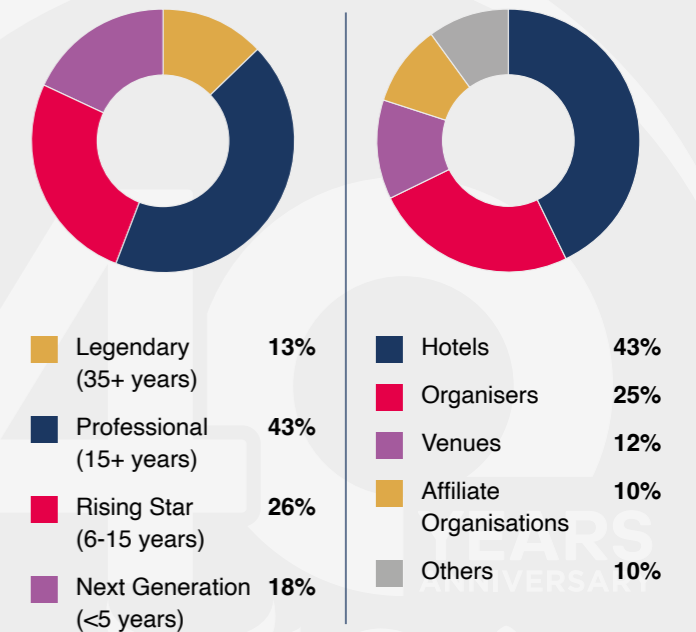

Attendee Profile and Industry Representation Generational Breakdown:

This diverse representation emphasized the unity and strength of the TICA community, bringing together different generations and sectors to collaborate and connect.