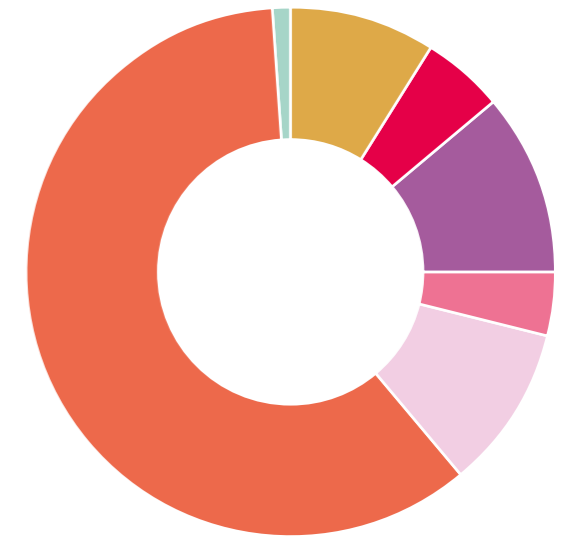

2025 Budgeted Expenses

The total expense for 2025 is projected at **Baht 7,507,732.00**

Marketing Activities	9%
Capabilities Development Activities	5%
Membership Activities	11%
General Support	4%
Administration	10%
Personnel Payroll & Benefits	60%
Other Expenses	1%