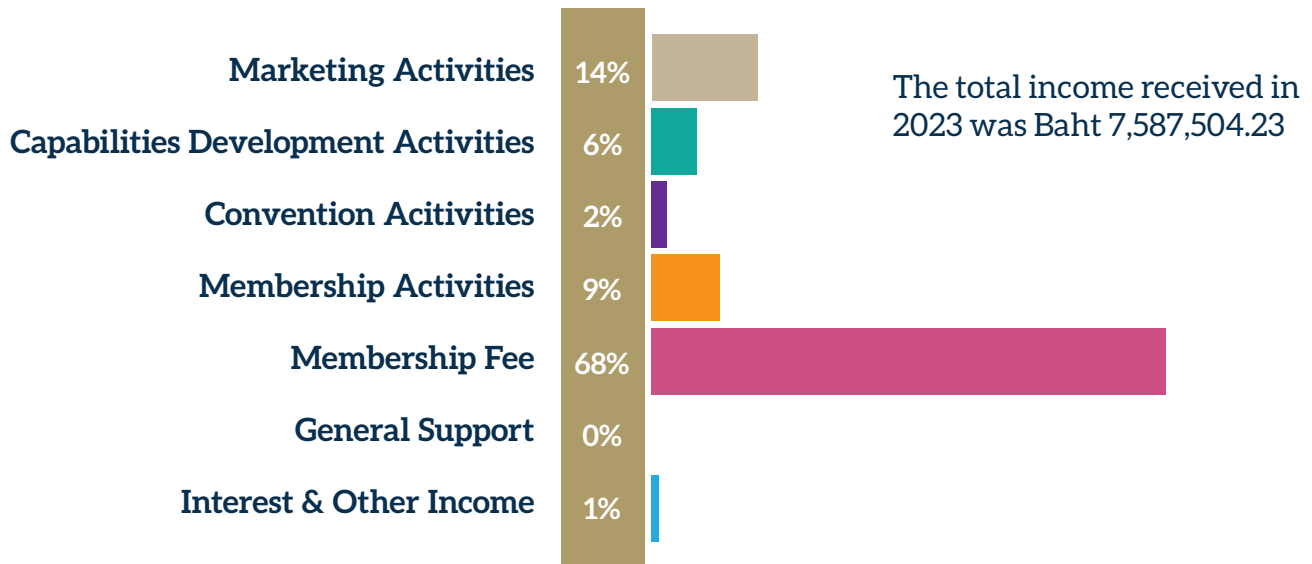

TREASURER'S REPORT

2023 INCOME